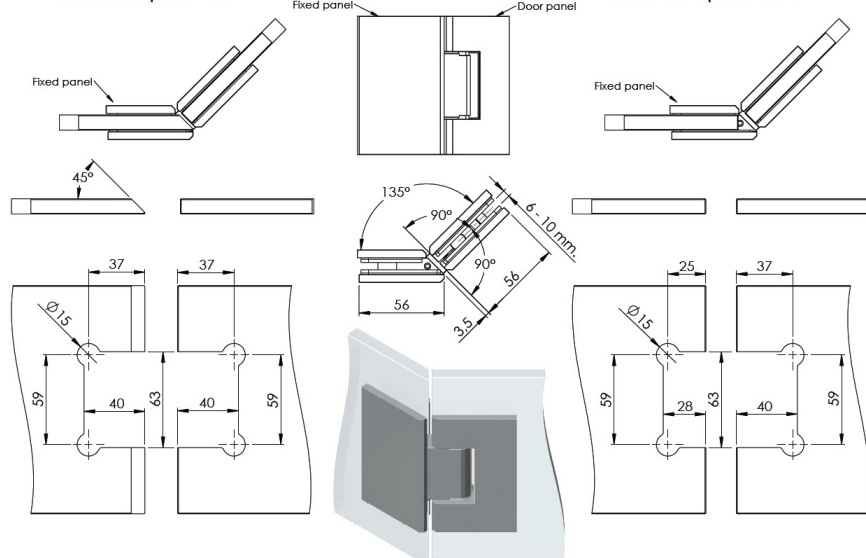

## Description:

Shower Hinge "Tex III", 135DG, Black Finish, Glass/Glass, 6- 10mm Glass Thickness,W/15DG Angle Adjustment Function & 25DG, Return Function, Brass Material, Straight Edges, Incl. 4 x Transp. 1mm & 4 x Transp. Cushions 2mm Thickness

## Item number:

15.24.054-4

Units	Box	Carton	HS Code	Barcode
Pcs.	1	20	8302100090	
				5704866501774

Glass cut option: 45°:

Glass cut option: 90°: